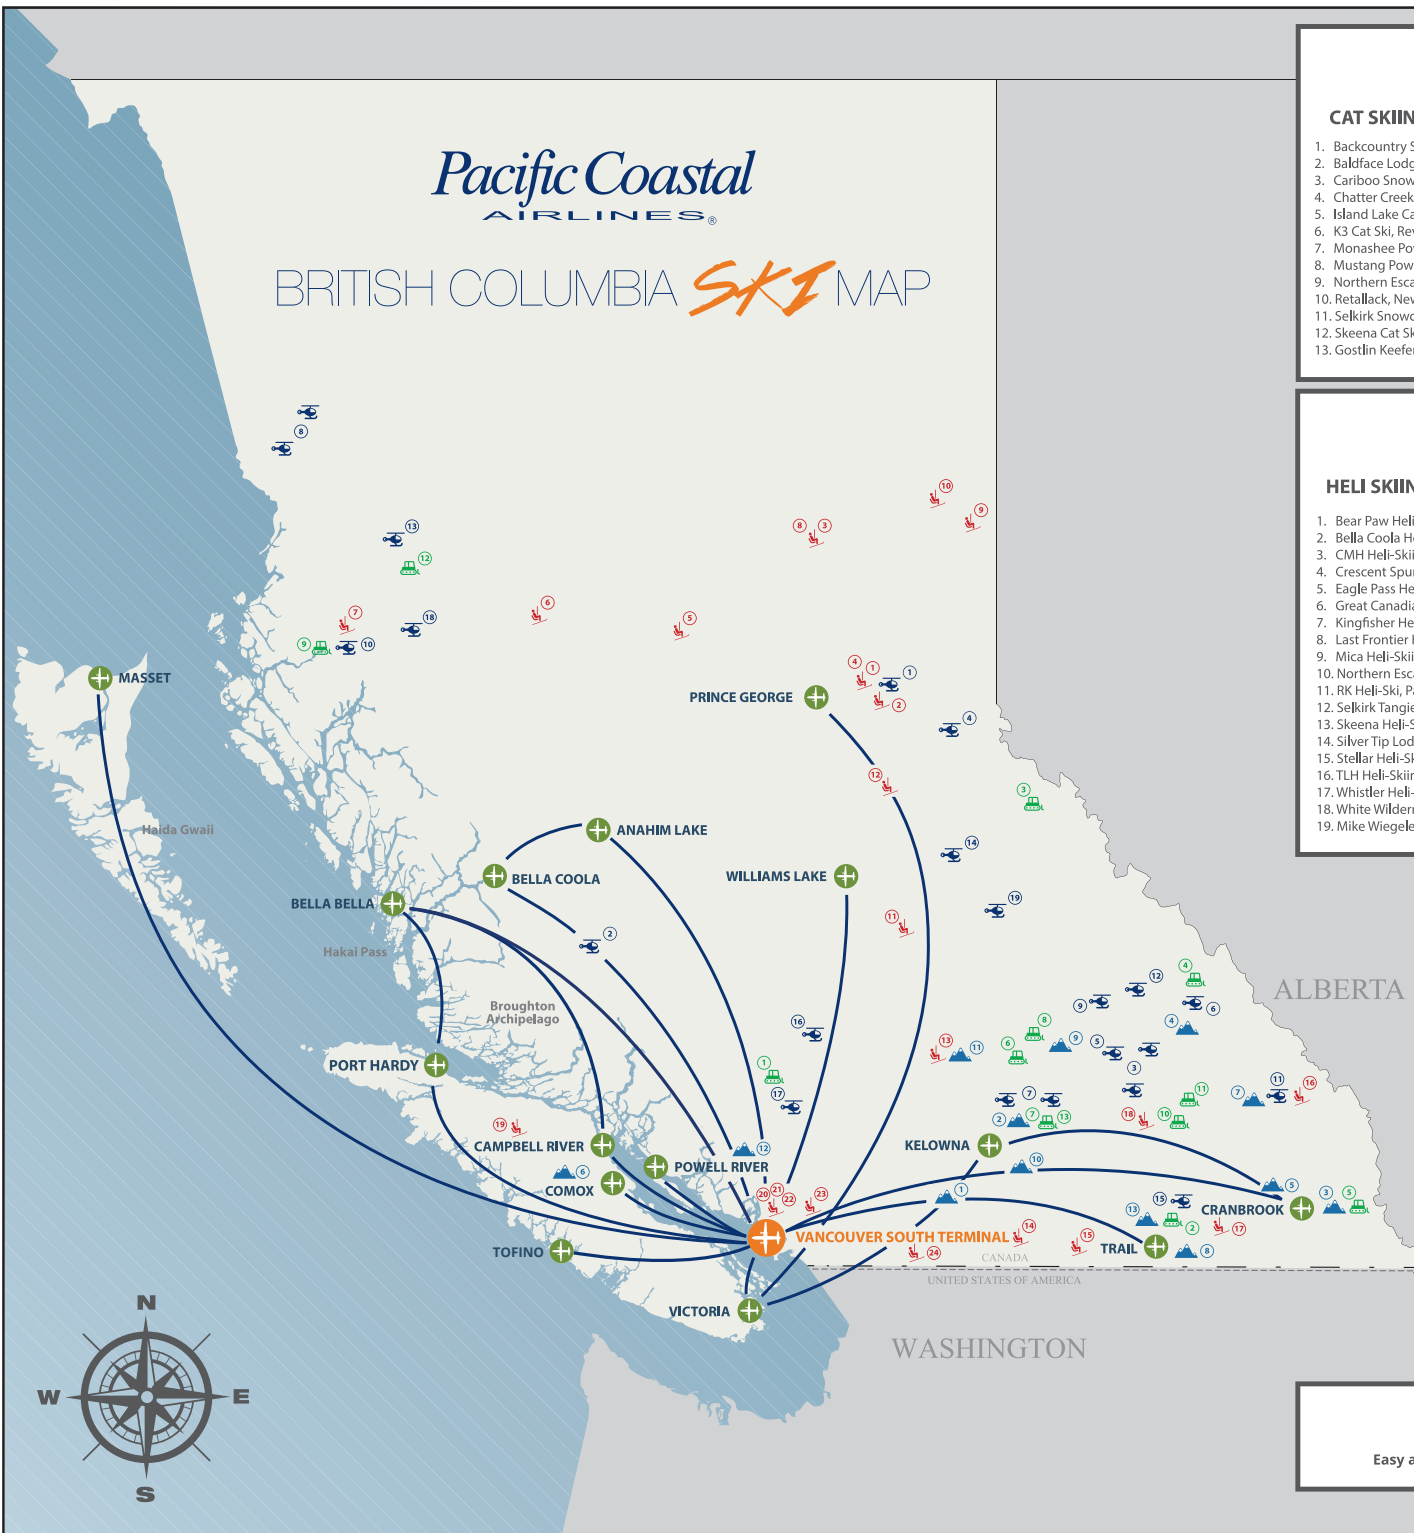

BRITISH COLUMBIA **SKI** MAP

CAT SKIING OPERATIONS IN B.C.

1. Backcountry Snowcats, Pemberton
2. Baldface Lodge, Nelson
3. Cariboo Snowcat Skiing, Valemont
4. Chatter Creek Mountain Lodges, Golden
5. Island Lake Cat Skiing, Fernie
6. K3 Cat Ski, Revelstoke
7. Monashee Powder Snowcats, Revelstoke
8. Mustang Powder, Revelstoke
9. Northern Escape Heli-Skiing, Terrace
10. Retallack, New Denver
11. Selkirk Snowcat Skiing, Meadow Creek
12. Skeena Cat Skiing, New Hazelton
13. Gostlin Keefer Lake Lodge, Cherryville

ALPINE SKI RESORTS: THE BIG 13

1. Apex Mountain Resort, Penticton
2. Big White Ski Resort, Kelowna
3. Fernie Alpine Resort, Fernie
4. Kicking Horse Mountain Resort, Golden
5. Kimberley Alpine Resort, Kimberley
6. Mt. Washington Alpine Resort, Comox
7. Panorama Mountain Resort, Panorama
8. Red Mountain Resort, Rosland
9. Revelstoke Mountain Resort, Revelstoke
10. Silver Star Mountain Resort, Vernon
11. Sun Peaks Resort, Kamloops
12. Whistler Blackcomb, Whistler
13. Whitewater Ski Resort, Nelson

Kootenay Rockies

16. Fairmont Hot Springs Ski Area, Fairmont Hot Springs
17. Salmo Ski Area, Salmo
18. Summit Lake Ski & Snowboard Area, Nakusp

Vancouver Island

19. Mount Cain, Campbell River

Vancouver Coast & Mountains

Easy access to BC ski destinations from one of our convenient airport locations